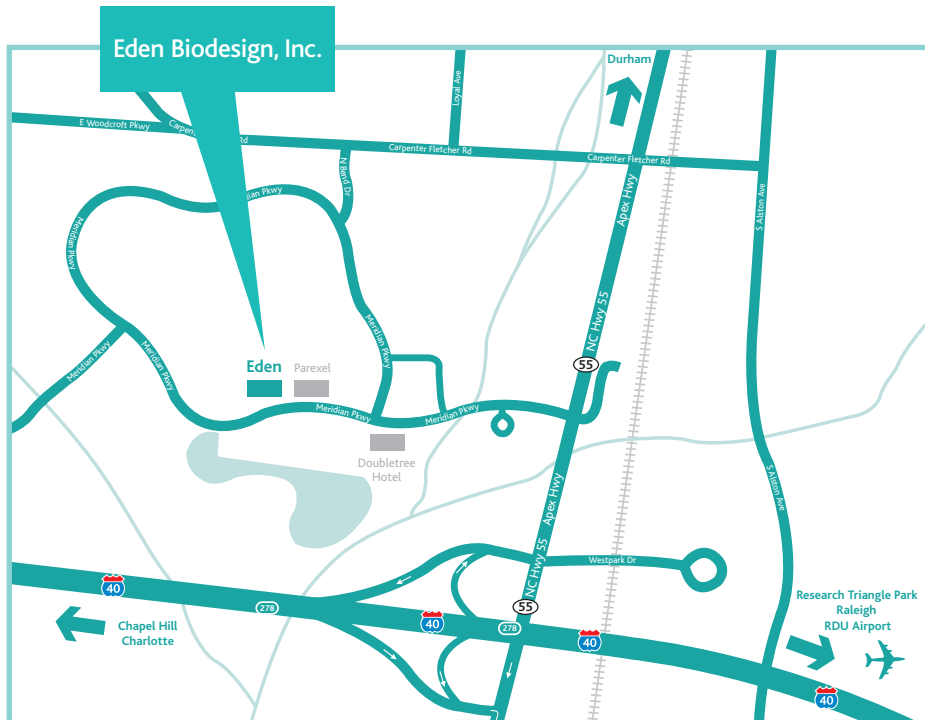

How to find Eden Biodesign, Inc.

By Air:

Raleigh Durham Airport - Approximately 10 minutes drive:

On leaving RDU airport take Route 40 W for approx. 5.5 miles towards Durham/Chapel Hill

Take exit 278 for Highway 55 and follow road directions below:

By Road:

1. From Route 40 take exit 278 for Highway 55.
2. At the bottom of the ramp turn left at the lights onto Highway 55.
3. Turn left at first set of lights onto Meridian Parkway (approx. 0.2 miles).
4. 2530 Meridian Parkway is approx. 0.4 miles on the right hand side (after the Parexel building).
5. There are entrances both before and after the building. Drive to the parking lot at the back of the building.
6. The entrance lobby is at the middle of the building. Eden Biodesign's offices are on the third floor.