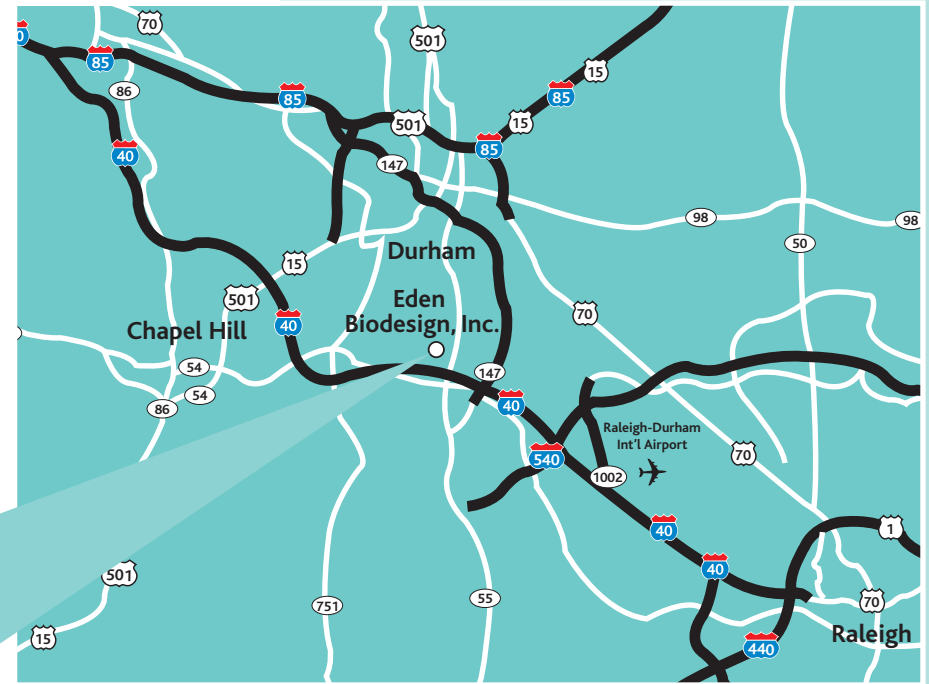

How to find Eden Biodesign, Inc.

By Air:

Raleigh Durham Airport - Approximately 10 minutes drive:

On leaving RDU airport take Route 40 W for approx. 5.5 miles towards Durham/Chapel Hill

Take exit 278 for Highway 55 and follow road directions below:

By Road:

1. From Route 40 take exit 278 for Highway 55.
2. At the bottom of the ramp turn left at the lights onto Highway 55.
3. Turn left at first set of lights onto Meridian Parkway (approx. 0.2 miles).
4. 2530 Meridian Parkway is approx. 0.4 miles on the right hand side (after the Parexel building).
5. There are entrances both before and after the building. Drive to the parking lot at the back of the building.
6. The entrance lobby is at the middle of the building. Eden Biodesign's offices are on the third floor.